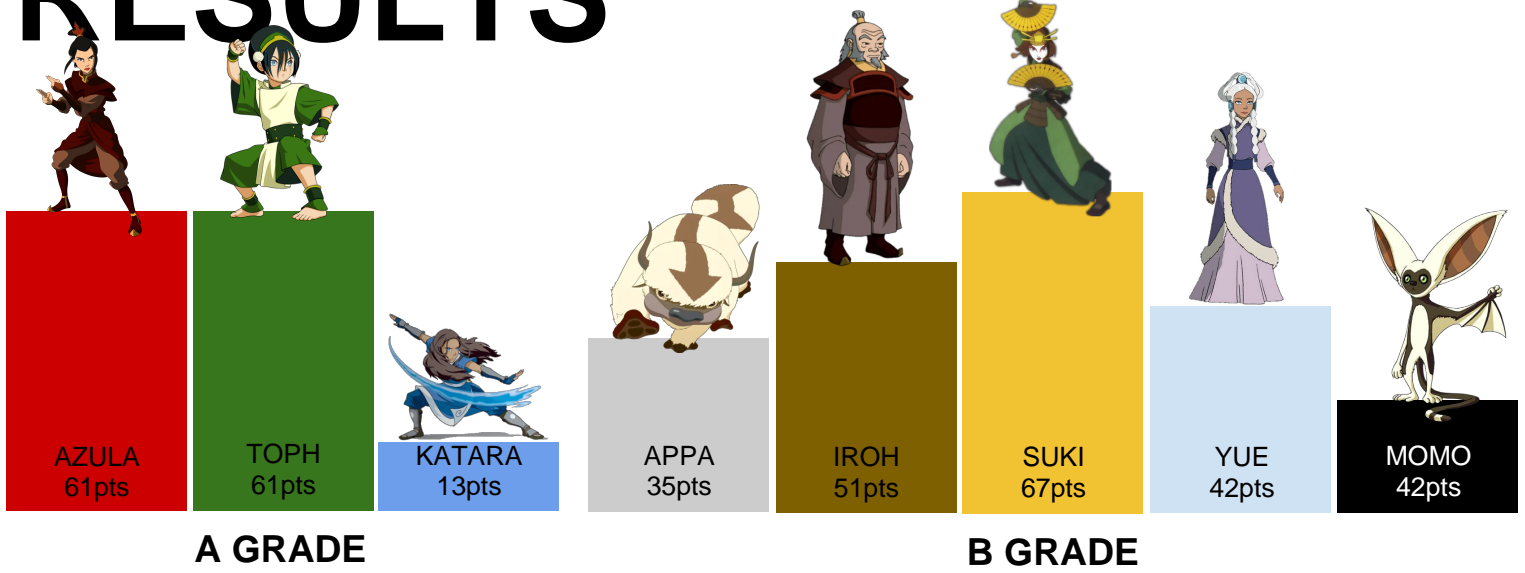

WUHA CUP LEAGUE 2 RESULTS

A GRADE

B GRADE

Azula	Toph	Katara	Appa	Iroh	Suki	Princess Yue	Momo
Ollie Van Rooyen	Jeremy Webster	Andre Heller	Sam Mitchell	Jenny Catran	Cassie Clark	Nydia Salmon (C)	Luke Rhodes
Zoe Houston	Claire George	Josie Hunt	Tom Curtain	Bob Anderson	James Davies	Geoff Coplon	Maddie Diack
Andrew Harris	Finn Hollingworth (C)	Joseph Gundesen	Zara Benson-Phippis	Chloe Jarvis	Mila Smith	Liliana O'Connell-Bonetto	Maddy Murdoch
Abby Harris	James West	Andrew Gaskell	Charlotte Stewart	Keira Seath	Amy Harvey-Green	Hugh Hawley	Charlotte Parker
Benson Taylor-Wolf	Georgina Huttley	Dane Burmester					Kaitlynn Tucker
Carlos Relph	Nick Healy	Clark Samuel	Jed McLachlan (C)	Bryn Anderson (C)	Noah Wolf	Kate Diack	Maia Teusse
Eloise Sharpe	Ed Firth	Richard Kay	Cam Jones	Seb Pine	Abby Burdon	Andrew Berry	Dominic Heitger
Nick Lowther (C)	Mitchell Thomas-Beck	Richard Taylor	Paige Scoble	Joy Yang	Angela Whiteman (C)	Odette Ford-Brierley	Tamino Romanos
Jack Whiterod	Fergus Bewley	Henry Murdoch	Oliver Necklen	Emma Mills	Daena Sissons	Dan Quill	Frederick Thorpe
Nick Jones	Zac Howe	Tate McGuinness	Alice Egerton	Gala Passmore	Tiffany Kenyon	Catherine Rombel	Ash Penty
Peter Thompson				Emma Symonds	Emma Eagley	Jade Stapleton	
Richard Maxwell	Anastasia Burn	Leah Chamberlin-Gunn (C)	Will Adams	Sian van Dyk	James Keating	Jessie Mckee	Ilgaz Yagiz Celik (C)

PERFECT ATTENDANCE STATS

WE HAD AN EPIC 17 PLAYERS WITH PERFECT ATTENDANCE! WELL DONE:

Alice Egerton / Carlos Relph / Dominic Heitger / Eloise Sharpe / Fergus Bewley / Frederick Thorpe / Georgina Huttley / Henry Murdoch / Joy Yang / Lili O'Connell / Maddy Murdoch / Mitchell TB / Ollie VR / Sam Mitchell / Tamino Romanos / Will Adams / Zara BP