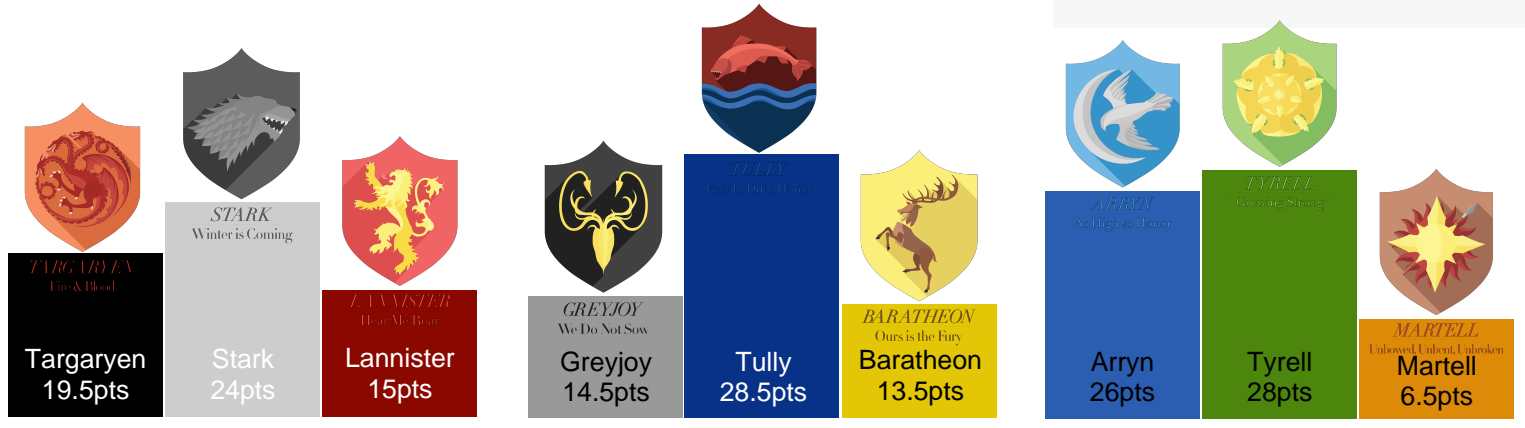

# WUHA CUP LEAGUE 1

## RESULTS - 2024

Targaryen	Stark	Lannister	Greyjoy	Tully	Baratheon	Arryn	Tyrell	Martell
Finn Hollingworth Ollie Van Rooyen Zoe Houston Josie Hunt Cam Jones	Nick Jones Carlos Relph Otis McKenzie Dane Burmester Sam Paviour-Smith Liliana O'Connell-Bonetto	Pierre Alban Laly Andre Heller Georgina Huttley Eloise Sharpe Benson Taylor-Wolf	Cam Jones Nydia Salmon (C) Hamish Wright Chloe Jarvis Sophie Glasgow-Palmer	Georgina Huttley Francisco Buchini Geoff Coplon Kate Devenny Dan Quill Dominic Heitger Tristan Reynard Andrew Carr Jasper Tuckey Emily Pearce Angela Whiteman (C)	Cassie Clark (C) Tom Curtain Sean Yap Natalie Groot James Davies Liliana O'Connell-Bonetto James Keating Abby Burdon Kaitlynn Tucker Joy Yang Jack Whiterod	Tom Curtain Heath Dixon Ilona Abbott-Newland Amelia Shrapnell Abbi McPherson Zara Benson-Phipps Alex Saunders Molly Price Aidan Relph Paige Scoble (C)	Hamish Wright Eve Shaw James Ma Oscar Coram Cambell Burdon Matthew Beauchamp (C) Charlotte Reynard Neve Riseley Stella Fitzpatrick Charlotte Cinque	Natalie Groot Parker Rogers Lily Scott Ryan Tait Charlotte Parker (C) Catherine Rombel Emily Moss Toby Greenbank Alice Egerton Sienna Milligan