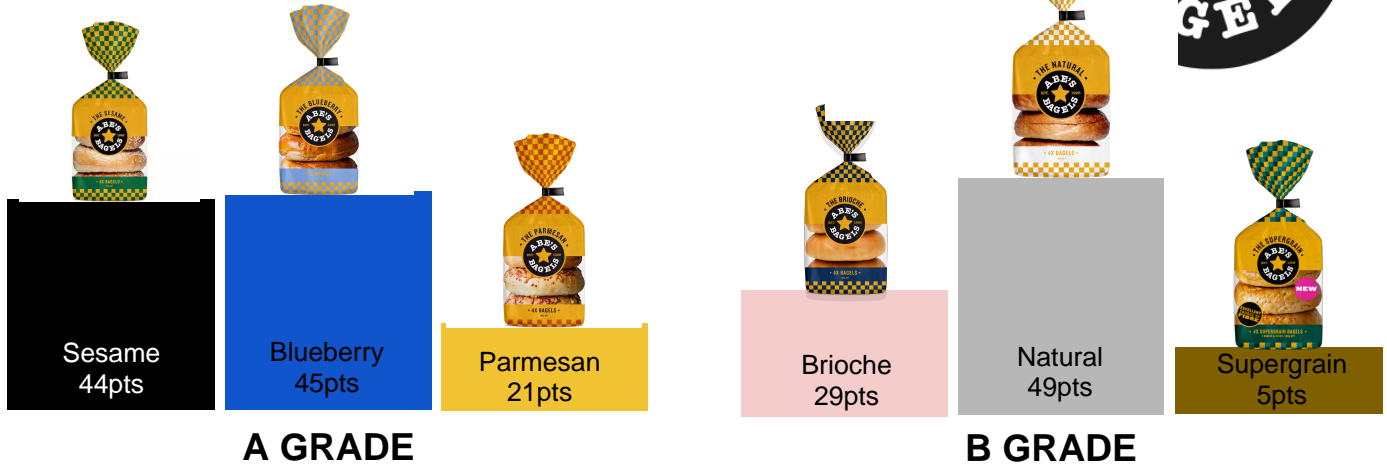

# WUHA CUP LEAGUE 4 RESULTS - 2023

Sesame	Blueberry	Parmesan
Benson Taylor-Wolf	Nick Jones	Josie Hunt
Claire George	Cassie Clark	Georgina Huttley
Zoe Houston	Finlay Necklen	Andre Heller
Ben Paviour-Smith	Pierre Alban Lalys	Finn Hollingworth
Lexi Crengle	Dane Burmester	Sam Paviour-Smith
Richard Kay	Otis McKenzie	Eloise Sharpe
Nick Healy	Ilgaz Yagiz Celik	Fergus Griffin-George
Dougal Colquhoun	Carlos Relph	Mitchell Thomas-Beck
Sam Kilduff	Clark Samuel	Mazen Rabihi
Richard Taylor	Francisco Buchini	Will Adams
Kaitlynn Tucker	Henry Murdoch	Peter Thompson
Fergus Bewley	Sian van Dyk	Leah Chamberlin-Gunn
	Richard Maxwell	