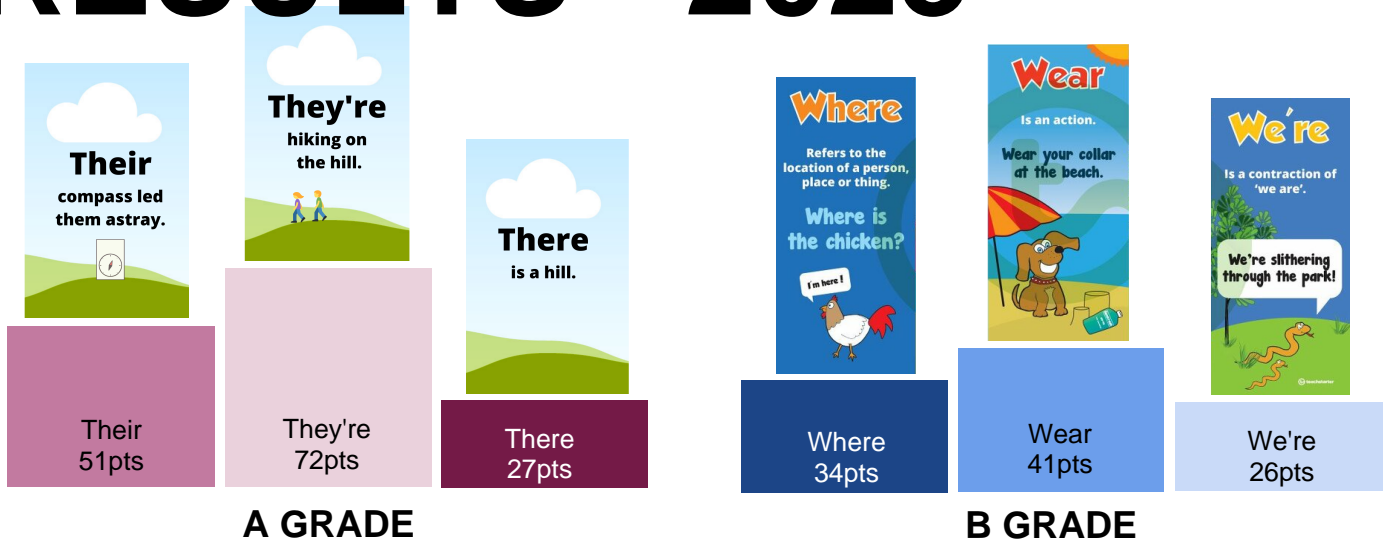

WUHA CUP LEAGUE 2 RESULTS - 2023

Their	They're	There
Alistair Ford (C)	Andrew Harris	Andre Heller
Carlos Relph	Claire George	Cassie Clark
Christopher Sykes	Dougal Colquhoun	Fergus Bewley
Clark Samuel	Eloise Sharpe	Fergus Griffin-George
Dane Burmester	Finn Hollingworth	Henry Murdoch
Ed Firth	Georgina Huttley	Jeremy Webster
Jack Whiterod	Joseph Gundesen	Kaitlynn Tucker
Josie Hunt	Maddy Murdoch	Leah Chamberlin-Gunn (C)
Oliver Necklen	Nick Healy (C)	Nick Jones
Ollie Van Rooyen	Peter Thompson	Otis McKenzie
Richard Taylor	Richard Maxwell	Richard Kay
Zoe Houston	Will Adams	Sam Kilduff

Where	Wear	We're
Geoff Coplon	Nydia Salmon (C)	Finaly Necklen
Andrew Carr	Lexi Crengle	Claudia Hopkins
Jenny Catran	James Davies	Hamish Wright
Tom Curtain	Chloe Jarvis (only first night)	Lily Scott
Liliana O'Connell-Bonetto	Charlotte Stewart	Charlotte Parker
Jack Callear	Sam Mitchell	Cam Jones
Angela Whiteman (C)	Dan Quill	Dominic Heitger
David Phipps	Emma Symonds	Matthew Beauchamp
Joy Yang	Abby Burdon	Zara Benson-Phipps
Jane Fahy	Kathryn Davies	Rylee Poki
Emma Eagley	Emily Pearce	Natalie Groot
Emma Mills	Paige Scoble	Jade Stapleton (C)
Gaia Passmore	Alice Egerton	

TEAMS AVERAGE ATTENDANCE

10.0   10.3   10.1   7.0   7.0   7.0

MVP'S BASED ON ATTENDANCE AND GOALS

CARLOS RELPH

GOALS
11

ATTEN%
100

CLAIRE GEORGE

GOALS
8

ATTEN%
100

JEREMY WEBSTER

GOALS
15

ATTEN%
100

TOM CURTAIN

GOALS
9

ATTEN%
80

SAM MITCHELL

GOALS
28

ATTEN%
100

CAM JONES

GOALS
16

ATTEN%
100

Team	Games Played	Wins (3pts)	Draws (1pts)	Losses (0pts)	BP(1) Clean Sheet	BP(1) Win by >4	BP(1) Lose by <2	Goals For	Goals Against	Goal Difference	Goal Ratio	Points
They're	28	20	3	5	7	2	0	69	42	27	1.64	72
Their	28	11	4	13	6	3	5	68	57	11	1.19	51
There	28	6	3	19	0	0	6	48	86	-38	0.56	27

Team	Games Played	Wins (3pts)	Draws (1pts)	Losses (0pts)	BP(1) Clean Sheet	BP(1) Win by >4	BP(1) Lose by <2	Goals For	Goals Against	Goal Difference	Goal Ratio	Points
Wear	20	10	3	7	2	4	2	74	51	23	1.45	41
Where	20	10	1	9	1	2	0	60	73	-13	0.82	34
We're	20	6	4	10	1	2	1	54	64	-10	0.84	26